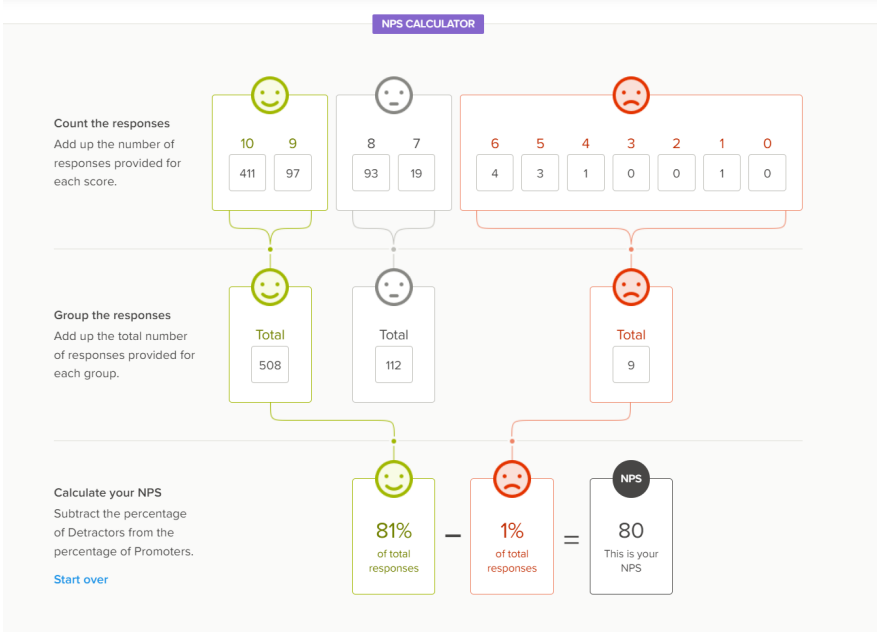

RESULTS FROM NPS SURVEY

NPS = 80

Likelihood to recommend to a friend:

Challenges Faced in Revelstoke