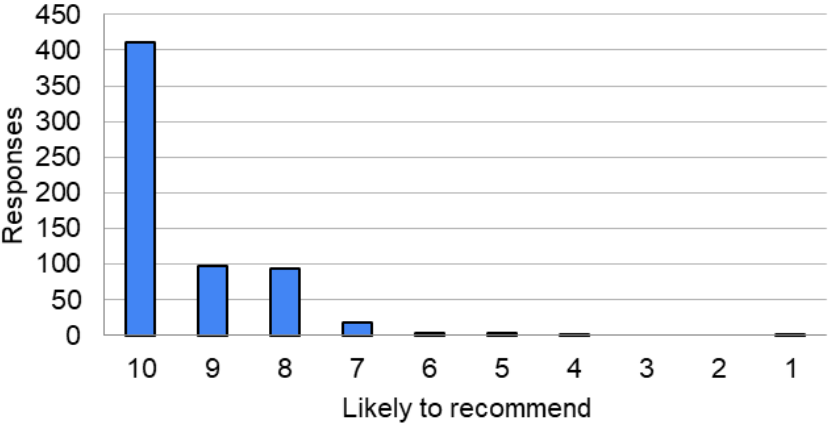

RESULTS FROM NPS SURVEY

NPS = 80

Likelihood to recommend to a friend:

Challenges Faced in Revelstoke