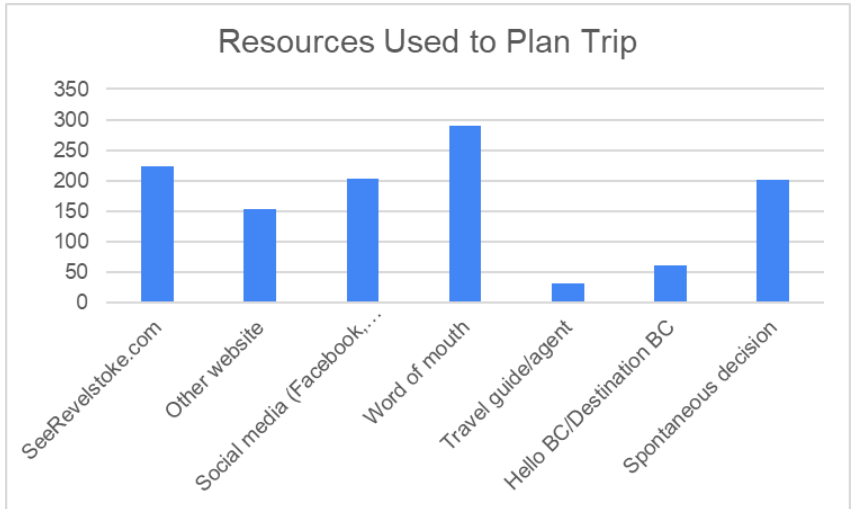

RESULTS FROM NPS SURVEY

NPS = 80

Likelihood to recommend to a friend:

Challenges Faced in Revelstoke